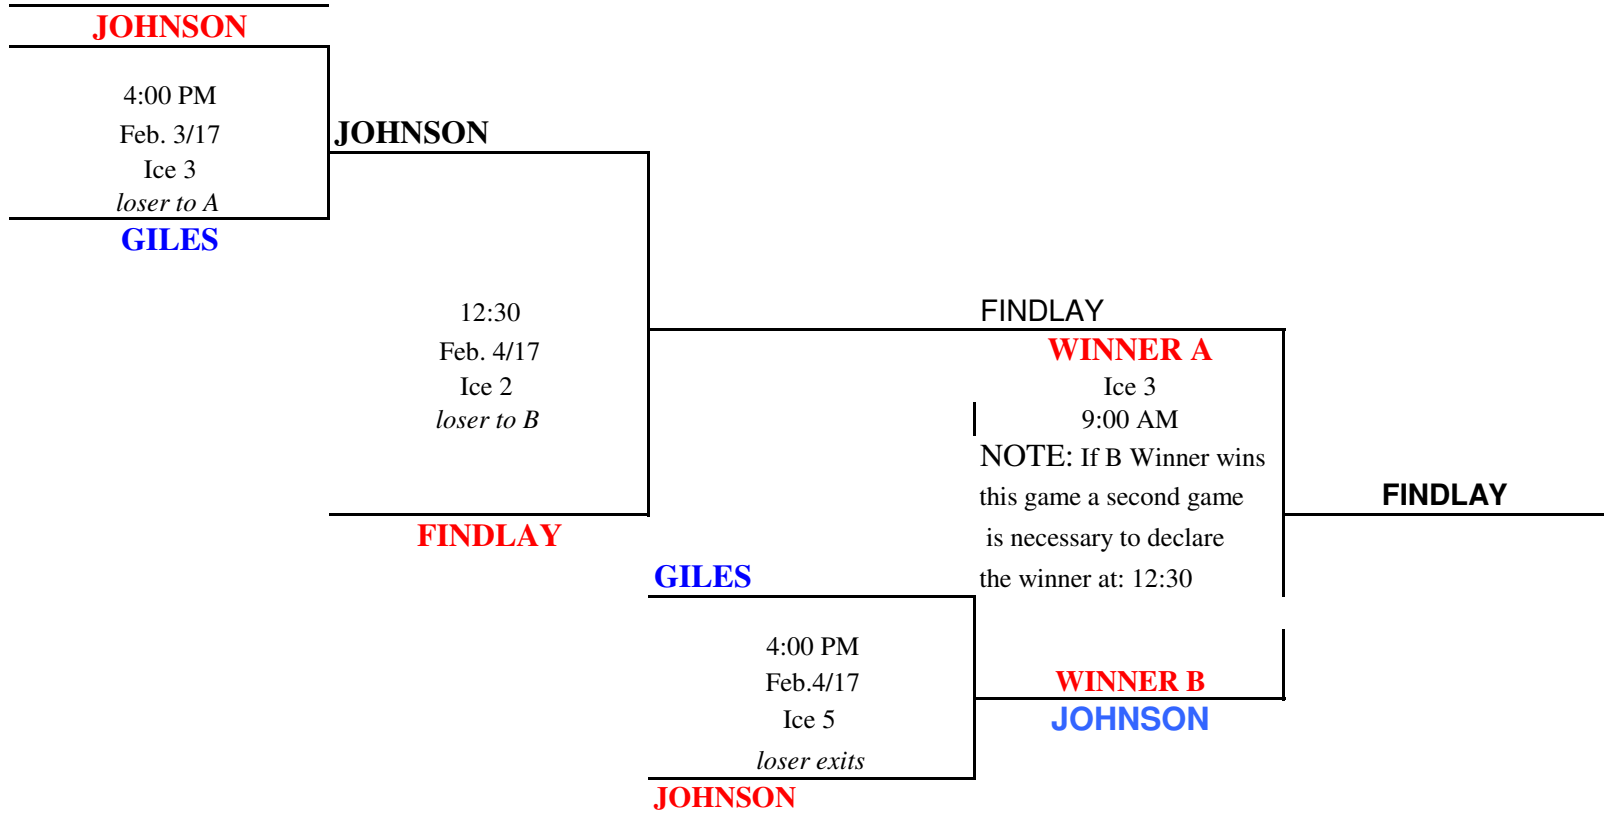

SCOTT

4:00pm
Feb. 4/17
Ice 2
loser exits

MCLEOD

SCOTT

9:00 AM
Feb. 5/17
Ice 4
loser exits B

SCOTT

WINNER B

NOTE: If B Winner is
different than A Winner
then Draw 6 is necessary
at 12:30 pm.

HINTON

4:00pm
Feb 3/17
Ice 6
loser exits

TOLLER

TOLLER

12:30
Feb. 4/17
Ice 4
loser exits

DANDERFER

FRASER

4:00pm
Feb. 4/17
Ice 3
loser exits

DANDERFER

FRASER

ZONE 1 PCMCA PLAYDOWNS WOMEN

ZONE 1 PCMCA PLAYDOWNS 70+