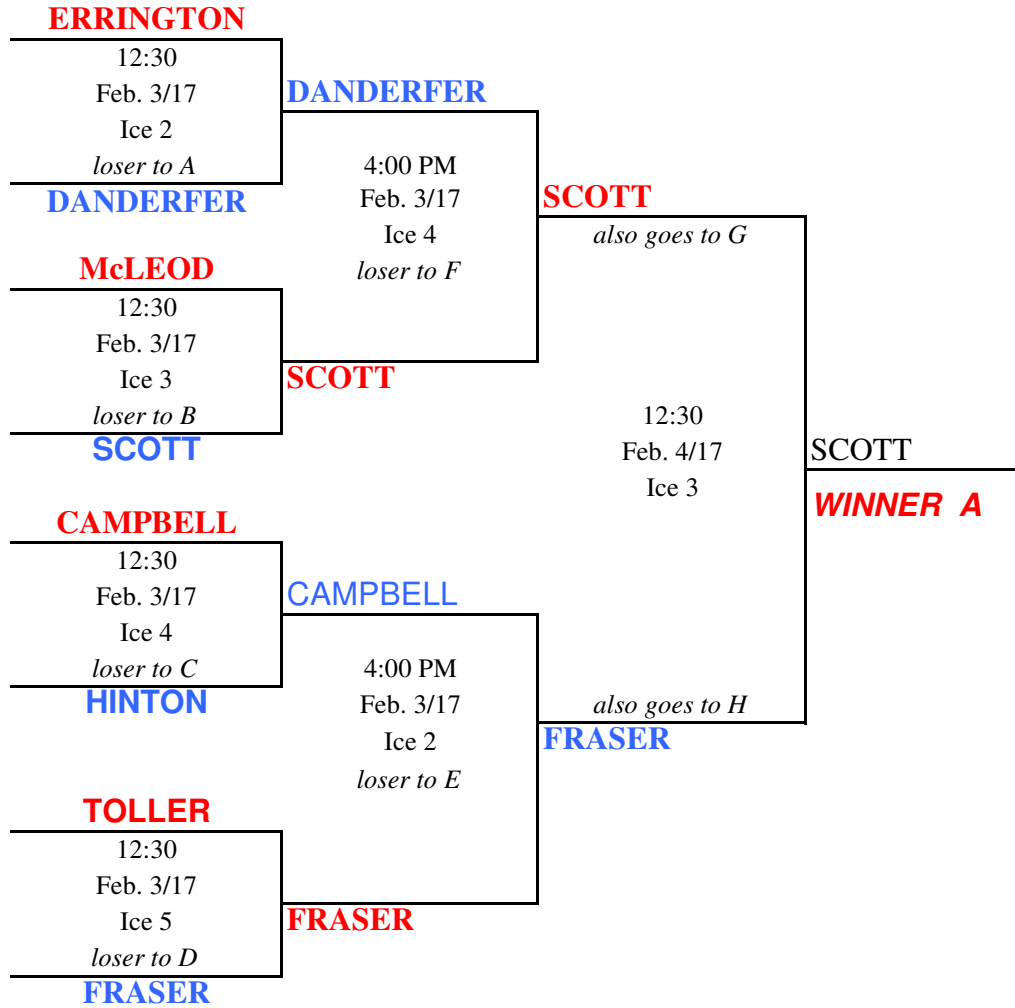

ZONE 1 PCMCA PLAYDOWNS 60+ (A EVENT)

ZONE 1 PCMCA PLAYDOWNS 60+ (B EVENT)

ERRIGNTON

4:00pm
Feb 3/17
Ice 1
loser exits

MCLEOD

MCLEOD

12:30
Feb. 4/17
Ice 5
loser exits

CAMPBELL

SCOTT

4:00pm
Feb. 4/17
Ice 2
loser exits

MCLEOD

SCOTT

9:00 AM
Feb. 5/17
Ice 4
loser exits B

SCOTT

WINNER B

NOTE: If B Winner is
different than A Winner
then Draw 6 is necessary
at 12:30 pm.

HINTON

4:00pm
Feb 3/17
Ice 6
loser exits

TOLLER

TOLLER

12:30
Feb. 4/17
Ice 4
loser exits

DANDERFER

FRASER

4:00pm
Feb. 4/17
Ice 3
loser exits